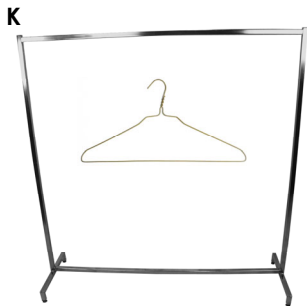

Accessories

A) Chrome Stanchion & 8' Velvet Rope
38"H

B) Stanchion w/ 8' Black Retractable Belt
38"H

C) Stanchion w/ 8' Red Retractable Belt
38"H

D) Chrome Bag Rack
15"W 12"D 50"-71"H

E) Black Bag Rack
15"W 12"D 48"-72"H

F) Literature Rack
10"W 11"D 57"H

G) Wastebasket
Disposable or plastic
11"W 9"D 16"H

H) 22" x 28" Sign Stand
Black or Silver
22"W 10"D 60"H

I) Easel
37"W 24"D 65"H

J) Tack Board
72"W 24"D 82"H

K) Coat Rack w/20 Hangers
60"W 14"D 60"H

L) Coat Tree
9"W 9"D 69"H

M) Large Raffle Drum
25"W 16"D 18"H

N) Small Raffle Drum
14"W 11"D 11"H

O) Mini Refrigerator
21"W 19"D 33"H

P) Standard Refrigerator
31"W 28"D 61"H

Q) Modern Floor Lamp
18"W 16"D 60"H

R) Modern Table Lamp
12"W 12"D 22"H

Don't see what you're looking for? See more styles and sizes online at www.convshow.com or give us a call at (313) 386-5555!