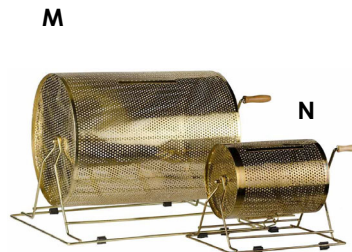

Accessories

A) Chrome Stanchion & 8' Velvet Rope
38"H

B) Stanchion w/ 8' Black Retractable Belt
38"H

C) Stanchion w/ 8' Red Retractable Belt
38"H

D) Chrome Bag Rack
15"W 12"D 50"-71"H

E) Black Bag Rack
15"W 12"D 48"-72"H

F) Literature Rack
10"W 11"D 57"H

G) Wastebasket
Disposable or plastic
11"W 9"D 16"H

H) 22" x 28" Sign Stand
Black or Silver
22"W 10"D 60"H

I) Easel
37"W 24"D 65"H

J) Tack Board
72"W 24"D 82"H

K) Coat Rack w/20 Hangers
60"W 14"D 60"H

L) Coat Tree
9"W 9"D 69"H

M) Large Raffle Drum
25"W 16"D 18"H

N) Small Raffle Drum
14"W 11"D 11"H

O) Mini Refrigerator
21"W 19"D 33"H

P) Standard Refrigerator
31"W 28"D 61"H

Q) Modern Floor Lamp
18"W 16"D 60"H

R) Modern Table Lamp
12"W 12"D 22"H

Don't see what you're looking for? See more styles and sizes online at www.convshow.com or give us a call at (313) 386-5555!